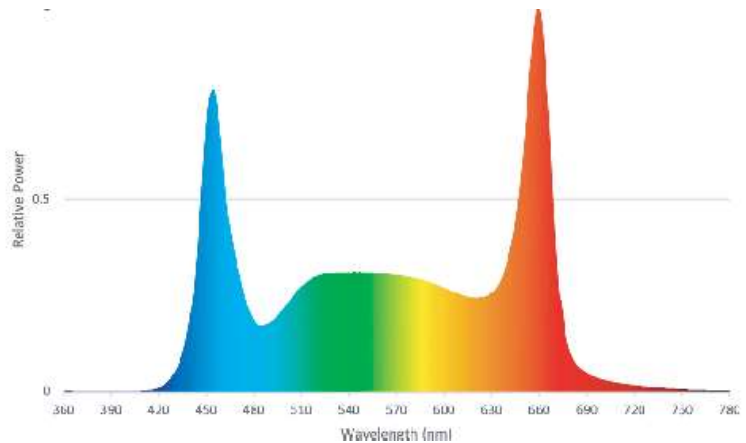

bios

1750 Endeavour™

HIGH OUTPUT
— INSTALLS IN SECONDS
ENERGY EFFICIENT

Indoor + Vertical LED Grow Light Solution

Unmatched Performance And Ease Of Use

The 1750 Endeavour™ is an energy efficient and high output indoor grow light solution. With multiple mounting options including the RapidRack™ system, the Endeavour was designed with the grower in mind. The Endeavour brings lighting versatility that is naturally brilliant.

Scientifically Engineered Spectrum Maximizes Photosynthesis and Growth

Performance Summary

- + Fixture Wattage: 650 Watts @ 277VAC
- + Voltage: 120-277VAC
- + Photosynthetic Photon Flux (PPF): 1,750 $\mu\text{mol/s}$
- + PAR Photon Efficacy ($\mu\text{mol PAR/J}$): 2.7 $\mu\text{mol/J}$ @ 277 VAC
- + Ingress Protection: IP66
- + Warranty: **7 Year Fixture, 5 Year PSU**