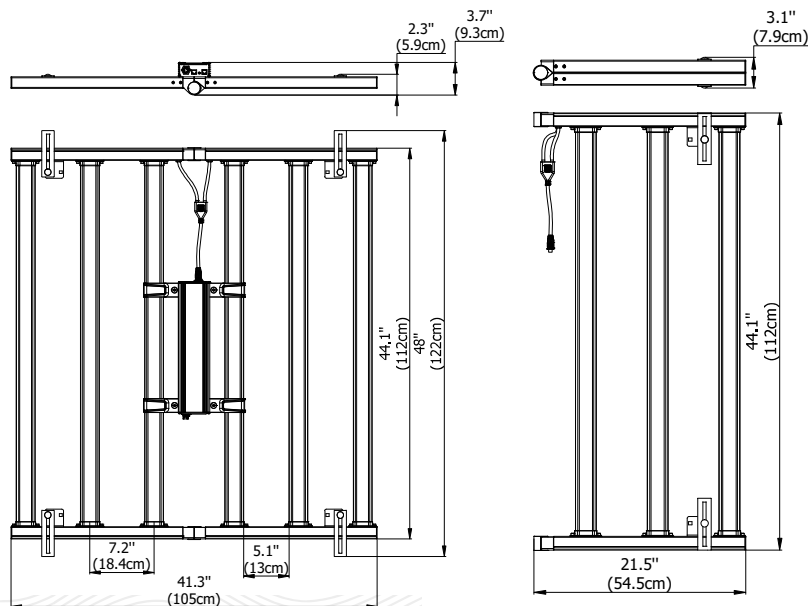

Fixture Specifications

APPLICATIONS	Indoor Racks, Suspension	CERTIFICATIONS	cETLus, RoHS, FCC
INPUT VOLTAGE	120-277 VAC	FIXTURE WATTAGE	650W @ 277VAC
FIXTURE SIZE / WEIGHT US	48"L x 41.3"W x 3.7"H 11lbs	POWER FACTOR	≥ 97%
FIXTURE SIZE / WEIGHT M	122 cm L x 105 cm W x 9.3 cm H 5tkg	PPF	1,750 μmol/s
POWER SUPPLY WEIGHT US	15.6"L x 11.2"W x 2.6"H 8lbs	PAR EFFICACY	2.70 μmol/J @ 277VAC
POWER SUPPLY WEIGHT M	39.5 cm L x 28.5cm W x 6.5 cm H 3.6kg	THERMAL MNGMT	Passive Thermal Management
DIMMING SOURCE CURRENT	150 uA (typical) Provides Source Current	WARRANTY	7 Year Fixture, 5 Year PSU
DIMMING PROTOCOL	0-10V Dims to Off Linearly Provides Source Current	LIGHT DISTRIBUTION	120°
HOUSING AND FINISH	Coated Aluminum & Tempered Glass	AMBIENT TEMP. RANGE	41°F-104°F (5°C-40°C)
MOUNTING TECHNIQUE	RapidRack Mounting, Suspension	INGRESS PROTECTION	IP66
MOUNTING HEIGHT	6"-12" Above Plant Canopy	REPORTED LIFETIME	Q90: > 60000 hrs
SPECTRUM	Photosynthetically Optimized Broad Spectrum		

Product Dimensions

Fixture

Power Supply