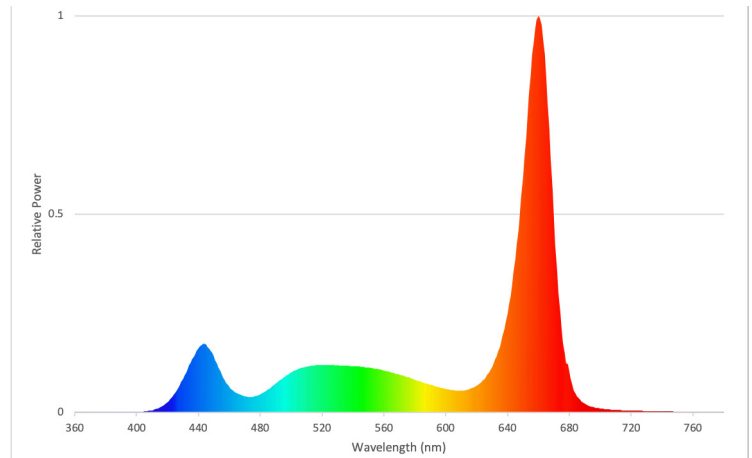

bios

Icarus™ Ti3

SPECTRALLY OPTIMIZED
EASY-TO-INSTALL
ENERGY EFFICIENT

Greenhouse - Top Light Applications 800W

Exceptional PAR Output and PAR Efficacy

BIOS Icarus Ti3 LED grow lights offer maximum light output in a minimal footprint and durable form factor to boost crop production for greenhouse or indoor top light growing environments.

Scientifically Engineered Spectrum Maximizes Photosynthesis and Growth

Performance Summary

- + Fixture Wattage: 800Watts @ 277VAC
- + Voltage: 180-480VAC
- + Photosynthetic Photon Flux: 2,380 $\mu\text{mol/s}$
- + PAR Photon Efficacy ($\mu\text{mol PAR/J}$): 3.0 $\mu\text{mol/J}$
- + Ingress Protection: IP66
- + Warranty: 5 Year Limited

Fixture Specifications

APPLICATIONS	Greenhouse Supplemental Lighting Indoor Top Light	CERTIFICATIONS	UL8800, RoHS, FCC, DLC
INPUT VOLTAGE	180-480VAC	FIXTURE WATTAGE	800W
FIXTURE SIZE / WEIGHT US	44.25"L x 4.88"W x 6.75"H 23 lbs	POWER FACTOR	≥ 95%
FIXTURE SIZE / WEIGHT M	112.4 cm L x 12.4 cm W x 17.1 cm H 10.4 kg	PPF	2,380 μmol/s
POWER SUPPLY WEIGHT US	11.34"L x 5.67"W x 1.95"H 8.6lbs	PAR EFFICACY	3.0 μmol/J
POWER SUPPLY WEIGHT M	28.80 cm L x 14.4 cm W x 4.95 cm H 3.9kg	THERMAL MNGMT	Passive heat pipe thermal mngmt
DIMMING SOURCE CURRENT	300 uA (typical) Provides Source Current	WARRANTY	5 Year Standard Limited
DIMMING PROTOCOL	0-10V Dims to Off Linearly Provides Source Current	LIGHT DISTRIBUTION	120 °
HOUSING AND FINISH	Anodized clear	AMBIENT TEMP. RANGE	41°F-104°F (5°C-40°C)
MOUNTING TECHNIQUE	Gripple Hangers, Unistrut Hanger (sold separately)	INGRESS PROTECTION	IP66
MOUNTING HEIGHT	36"-96" Above Plant Canopy	PROJECTED LIFETIME	Q90: > 100,000 hrs
SPECTRUM	Maximum Efficiency White Light Spectrum		