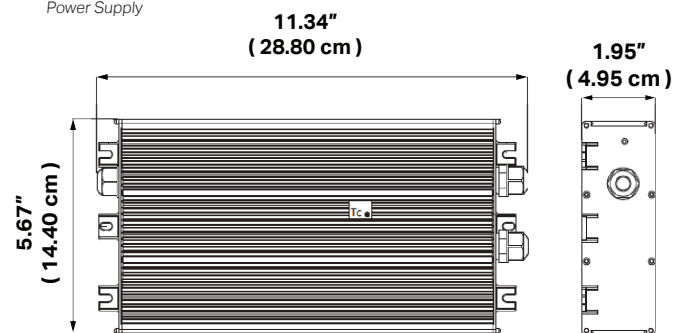

Power Supply