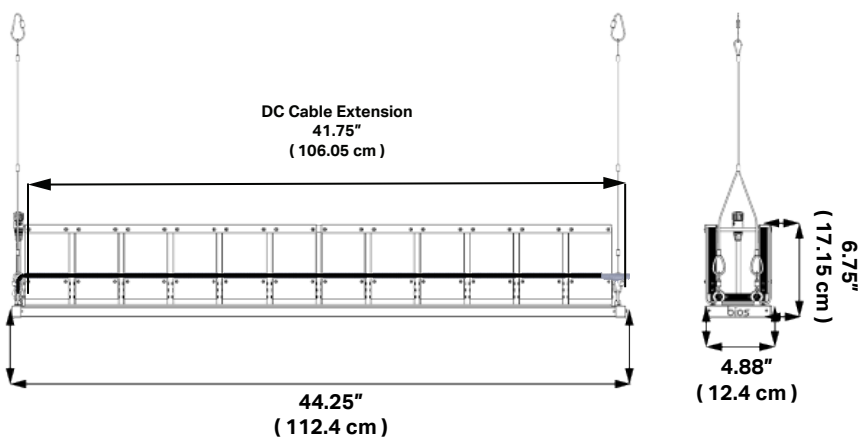

Available Accessories

Accessory	Part Number
(1) AC Jumper Cable	BP-0ACC-000-120003-1
(1) DC Jumper Cable	BP-0ACC-000-220001-1
(1) Dimmer Chain Pigtail	BP-0ACC-000-350001-1
(1) Dimmer Chain Jumper	BP-0ACC-000-350002-1
(1) Dimmer Chain T Cable	BP-0ACC-000-350003-1
(1) AC Power Chain Pigtail	BP-0ACC-000-140001-1
(1) AC Power Chain Jumper	BP-0ACC-000-140002-1
(1) AC Power Chain T-Cable	BP-0ACC-000-140003-1

Accessory	Part Number
(1) AC Pigtail	BP-0ACC-000-120001-1
(1) NEMA 5-15P	BP-0ACC-000-110001-1
(1) NEMA 6-15P	BP-0ACC-000-110002-1
(1) NEMA L6-15P	BP-0ACC-000-110003-1
(1) NEMA L6-20P	BP-0ACC-000-110004-1
(1) NEMA L7-15P	BP-0ACC-000-110005-1
(1) NEMA L7-20P	BP-0ACC-000-110006-1
(2) Small Y Hangers	BP-000B-000-YKAB02-1

Product Dimensions

Fixture