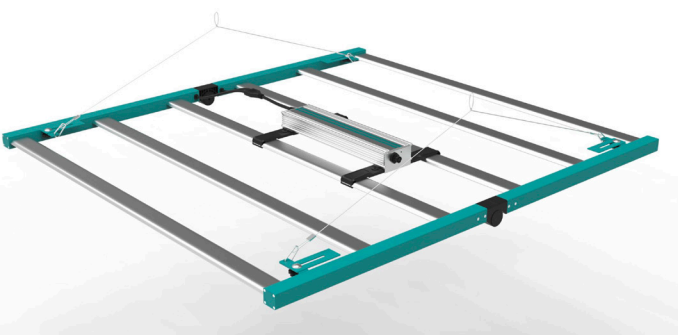

bios

Endeavour™ 650

HIGH OUTPUT
INSTALLS IN SECONDS
ENERGY EFFICIENT

Indoor + Vertical Cannabis LED Grow Light Solution 650W

Unmatched Performance And Ease Of Use

The Endeavour™ 650 is an energy efficient and high output indoor grow light solution. With multiple mounting options including the RapidRack™ system, the Endeavour™ 650 was designed with the grower in mind. The Endeavour™ 650 brings lighting versatility that is naturally brilliant.

Features and Benefits

- + Industrial grade construction and durability.
- + Installs in seconds with our new RapidRack™ mounting system.
- + Optimized broad spectrum, dimmable light for all phases of plant growth and production.
- + Remote or onboard power supply.
- + Minimal profile fixture for maximum use of space.
- + Daisy chainable for efficiency and convenience.
- + Easy to clean glass lens and smooth backed fixture to maintain longevity.

Scientifically Engineered Spectrum Maximizes Photosynthesis and Growth

Performance Summary

- + Fixture Wattage: 650 Watts @ 277VAC
- + Voltage: 120-277VAC
- + Photosynthetic Photon Flux (PPF): 1,750 $\mu\text{mol/s}$
- + PAR Photon Efficacy ($\mu\text{mol PAR/J}$): 2.7 $\mu\text{mol/J}$ @ 277 VAC
- + Ingress Protection: IP66
- + Warranty: 5 Year Limited