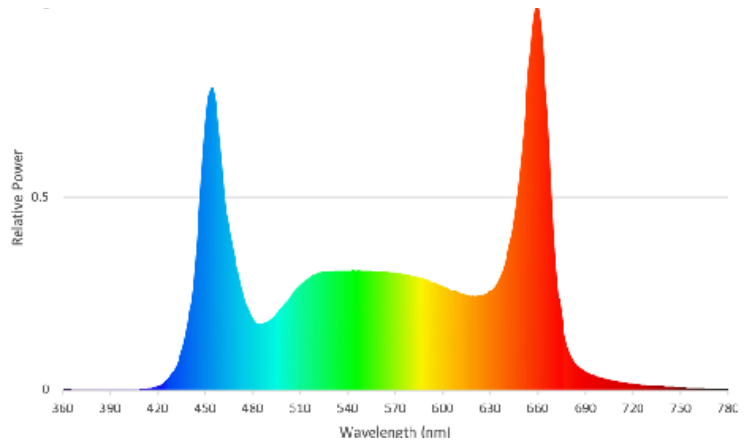

bios

Endeavour™ 650

HIGH OUTPUT
INSTALLS IN SECONDS
ENERGY EFFICIENT

Indoor + Vertical Cannabis LED Grow Light Solution 650W

Unmatched Performance And Ease Of Use

The Endeavour™ 650 is an energy efficient and high output indoor grow light solution. With multiple mounting options including the RapidRack™ system, the Endeavour™ 650 was designed with the grower in mind. The Endeavour™ 650 brings lighting versatility that is naturally brilliant.

Scientifically Engineered Spectrum Maximizes Photosynthesis and Growth

Performance Summary

- + Fixture Wattage: 650 Watts @ 277VAC
- + Voltage: 120-277VAC
- + Photosynthetic Photon Flux (PPF): 1,750 $\mu\text{mol/s}$
- + PAR Photon Efficacy ($\mu\text{mol PAR/J}$): 2.7 $\mu\text{mol/J}$ @ 277 VAC
- + Ingress Protection: IP66
- + Warranty: 5 Year Limited