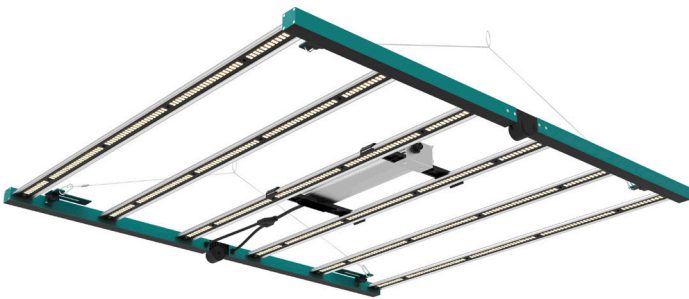

bios

Endeavour™ 650

HIGH OUTPUT
INSTALLS IN SECONDS
ENERGY EFFICIENT

Indoor + Vertical Cannabis LED Grow Light Solution 650W

Unmatched Performance And Ease Of Use

The Endeavour™ 650 is an energy efficient and high output indoor grow light solution. With multiple mounting options including the RapidRack™ system, the Endeavour™ 650 was designed with the grower in mind. The Endeavour™ 650 brings lighting versatility that is naturally brilliant.

Features and Benefits

- + Industrial grade construction and durability.
- + Installs in seconds with our new RapidRack™ mounting system.
- + Optimized broad spectrum, dimmable light for all phases of plant growth and production.
- + Remote or onboard power supply.
- + Minimal profile fixture for maximum use of space.
- + Daisy chainable for efficiency and convenience.
- + Easy to clean glass lens and smooth backed fixture to maintain longevity.

Scientifically Engineered Spectrum Maximizes Photosynthesis and Growth

Performance Summary

- + Fixture Wattage: 650 Watts @ 277VAC
- + Voltage: 120-277VAC
- + Photosynthetic Photon Flux (PPF): 1,750 $\mu\text{mol/s}$
- + PAR Photon Efficacy ($\mu\text{mol PAR/J}$): 2.7 $\mu\text{mol/J}$ @ 277 VAC
- + Ingress Protection: IP66
- + Warranty: 5 Year Limited