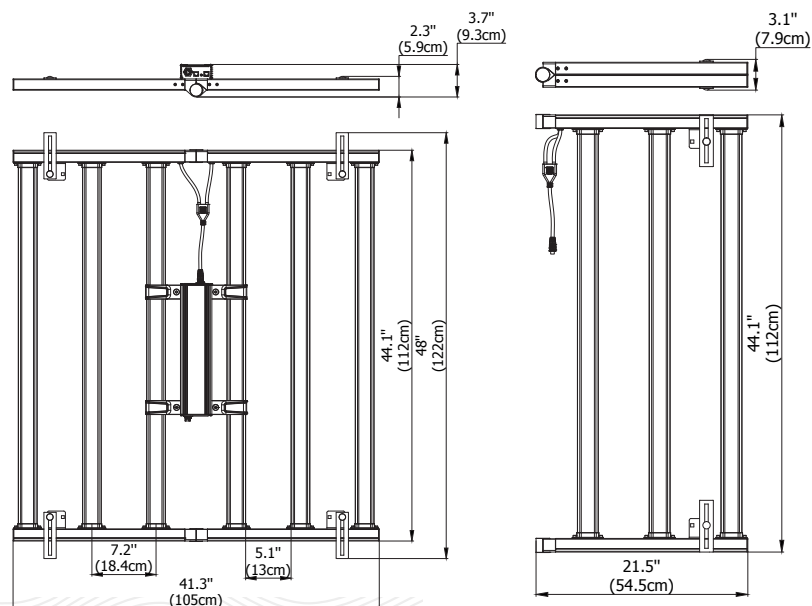

BIOS Endeavour™ 650

Fixture Specifications

APPLICATIONS	Indoor Racks, Suspension	CERTIFICATIONS	cETLus, RoHS, FCC
INPUT VOLTAGE	120-277 VAC	FIXTURE WATTAGE	650W @ 277VAC
FIXTURE SIZE / WEIGHT US	48"L x 41.3"W x 3.7"H 11lbs	POWER FACTOR	≥ 97%
FIXTURE SIZE / WEIGHT M	122 cm L x 105 cm W x 9.3 cm H 5tkg	PPF	1,750 μmol/s
POWER SUPPLY WEIGHT US	15.6"L x 11.2"W x 2.6"H 8lbs	PAR EFFICACY	2.70 μmol/J @ 277VAC
POWER SUPPLY WEIGHT M	39.5 cm L x 28.5cm W x 6.5 cm H 3.6kg	THERMAL MNGMT	Passive Thermal Management
DIMMING SOURCE CURRENT	150 uA (typical) Provides Source Current	WARRANTY	5 Year Standard Limited
DIMMING PROTOCOL	0-10V I Dims to Off Linearly Provides Source Current	LIGHT DISTRIBUTION	120°
HOUSING AND FINISH	Coated Aluminum & Tempered Glass	AMBIENT TEMP. RANGE	41°F-104°F (5°C-40°C)
MOUNTING TECHNIQUE	RapidRack Mounting, Suspension	INGRESS PROTECTION	IP66
MOUNTING HEIGHT	6"-12" Above Plant Canopy	REPORTED LIFETIME	Q90: > 60000 hrs
SPECTRUM	Photosynthetically Optimized Broad Spectrum		

Product Dimensions

Fixture

Power Supply