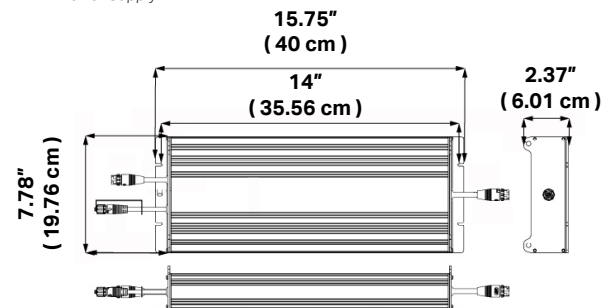

Scientifically Engineered Spectrum Maximizes Photosynthesis and Growth

Performance Summary

- + Fixture Wattage: 715Watts @ 277VAC
- + Voltage: 100-305VAC, 305-580VAC
- + Photosynthetic Photon Flux: 2,150 $\mu\text{mol/s}$
- + PAR Photon Efficacy ($\mu\text{mol PAR/J}$): 3.0 $\mu\text{mol/J}$
- + Ingress Protection: IP66
- + Warranty: 5 Year Limited

Fixture Specifications

APPLICATIONS	Greenhouse Supplemental Lighting Indoor Top Light	CERTIFICATIONS	UL8800, RoHS, FCC, DLC
INPUT VOLTAGE	100-305VAC, 305-580VAC	FIXTURE WATTAGE	715W
FIXTURE SIZE / WEIGHT US	44.25"L x 4.88"W x 6.75"H 23 lbs	POWER FACTOR	≥ 95%
FIXTURE SIZE / WEIGHT M	112.4 cm L x 12.4 cm W x 17.1 cm H 10.4 kg	PPF	2,150µmol/s
POWER SUPPLY WEIGHT US	11.02"L x 5.67"W x 1.91"H 8.6lbs	PAR EFFICACY	3.0 µmol/J
POWER SUPPLY WEIGHT M	28.0 cm L x 14.4 cm W x 44.9 cm H 3.9kg	THERMAL MNGMT	Passive heat pipe thermal mngmt
DIMMING SOURCE CURRENT	300 uA (typical)	WARRANTY	5 Year Standard Limited
DIMMING PROTOCOL	0-10V I Dims to Off Linearly	LIGHT DISTRIBUTION	120 °
HOUSING AND FINISH	Anodized clear	AMBIENT TEMP. RANGE	41°F-104°F (5°C-40°C)
MOUNTING TECHNIQUE	Y-ft Gripple Hangers, Unistrut Hanger	INGRESS PROTECTION	IP66
MOUNTING HEIGHT	36"-96" Above Plant Canopy	PROJECTED LIFETIME	L90: > 50,000 hrs
SPECTRUM	Maximum Efficiency White Light Spectrum		

Product Dimensions

Fixture

Power Supply

Cables