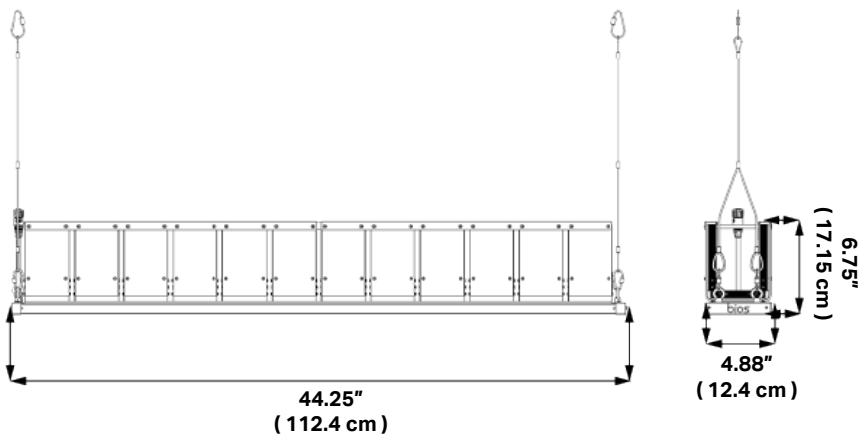

Available Accessories

Accessory	Part Number	Accessory	Part Number
(1) DC Extension Cable 2.5 Meter	BP-0ACC-000-220002-1	Dimming Chain 'Y' Cable	321-CABS-00049
(1) AC Extension Cable 2.5 Meter	BP-0ACC-000-120003-1	Dimming Chain Jumper Cable; 2.5M	BP-0ACC-000-350002-1
NEMA 5-15P	BP-0ACC-000-110001-1	Hydro-X Controller w/ 3-in-1 Sensor (Temp/Humid/Light)	BP-0HYD-000-00HCS1-1
NEMA 6-15P	BP-0ACC-000-110002-1	Hydro-X Lighting Control Adaptor (0-10V Control Protocol)	BP-0HYD-000-00LMA14-1
NEMA L6-15P	BP-0ACC-000-110003-1	Hydro-X RJ12 to 3.5 Jack Converter Cable Set	BP-0HYD-000-00ECS2-1
NEMA L6-20P	BP-0ACC-000-110004-1		
NEMA L7-15P	BP-0ACC-000-110005-1		
NEMA L7-20P	BP-0ACC-000-110006-1		

Product Dimensions

Fixture