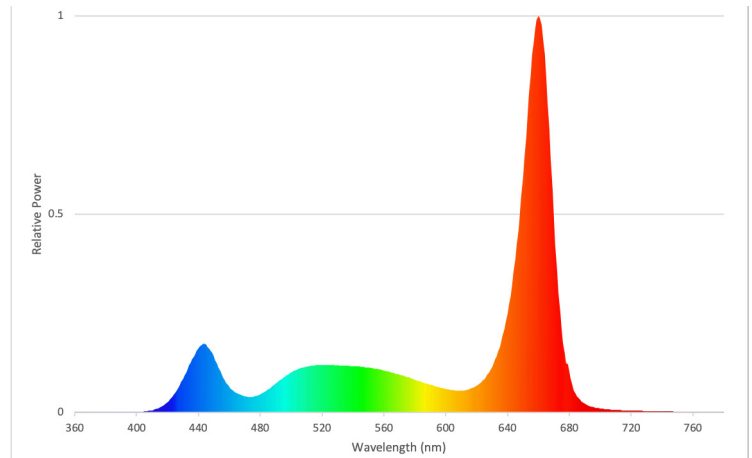

bios

Icarus™ Ti3

SPECTRALLY OPTIMIZED
EASY-TO-INSTALL
ENERGY EFFICIENT

Greenhouse - Top Light Applications 715W

Exceptional PAR Output and PAR Efficacy

BIOS Icarus Ti3 LED grow lights offer maximum light output in a minimal footprint and durable form factor to boost crop production for greenhouse or indoor top light growing environments.

Scientifically Engineered Spectrum Maximizes Photosynthesis and Growth

Performance Summary

- + Fixture Wattage: 715Watts @ 277VAC
- + Voltage: 100-305VAC, 305-580VAC
- + Photosynthetic Photon Flux: 2,150 $\mu\text{mol/s}$
- + PAR Photon Efficacy ($\mu\text{mol PAR/J}$): 3.0 $\mu\text{mol/J}$
- + Ingress Protection: IP66
- + Warranty: 5 Year Limited

Fixture Specifications

APPLICATIONS	Greenhouse Supplemental Lighting Indoor Top Light	CERTIFICATIONS	UL8800, RoHS, FCC, DLC
INPUT VOLTAGE	100-305VAC, 305-580VAC	FIXTURE WATTAGE	715W
FIXTURE SIZE / WEIGHT US	44.25"L x 4.88"W x 6.75"H 23 lbs	POWER FACTOR	≥ 95%
FIXTURE SIZE / WEIGHT M	112.4 cm L x 12.4 cm W x 17.1 cm H 10.4 kg	PPF	2,150µmol/s
POWER SUPPLY WEIGHT US	11.02"L x 5.67"W x 1.91"H 8.6lbs	PAR EFFICACY	3.0 µmol/J
POWER SUPPLY WEIGHT M	28.0 cm L x 14.4 cm W x 44.9 cm H 3.9kg	THERMAL MNGMT	Passive heat pipe thermal mngmt
DIMMING SOURCE CURRENT	300 uA (typical)	WARRANTY	5 Year Standard Limited
DIMMING PROTOCOL	0-10V I Dims to Off Linearly	LIGHT DISTRIBUTION	120 °
HOUSING AND FINISH	Anodized clear	AMBIENT TEMP. RANGE	41°F-104°F (5°C-40°C)
MOUNTING TECHNIQUE	Y-ft Gripple Hangers, Unistrut Hanger	INGRESS PROTECTION	IP66
MOUNTING HEIGHT	36"-96" Above Plant Canopy	PROJECTED LIFETIME	L90: > 50,000 hrs
SPECTRUM	Maximum Efficiency White Light Spectrum		