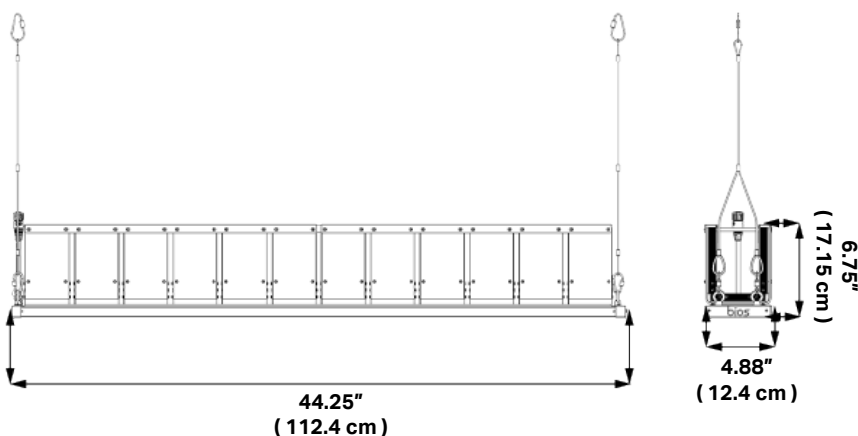

Dimming Function

DIM	OUTPUT	OUTPUT
10%	180.0 MMOL/S	10.3%
20%	381.3 MMOL/S	21.8%
30%	575.6 MMOL/S	32.9%
40%	763.0 MMOL/S	43.6%
50%	943.6 MMOL/S	53.9%
60%	1117.6 MMOL/S	63.9%
70%	1285.0 MMOL/S	73.4%
80%	1446.2 MMOL/S	82.6%
90%	1601.2 MMOL/S	91.5%
100%	1750.2 MMOL/S	100.0%

Part Numbers

PART	SKU
Ti2 W/ 685W PSU	321-ICAG-00006TI
DC EXTENSION CABLE 2.5 METER	321-CABS-00002
AC EXTENSION CABLE 2.5 METER	321-CABS-00043
NEMA 5-15P	321-CABS-00040
NEMA 6-15P	321-CABS-00041
NEMA L6-15P	321-CABS-00038
NEMA L6-20P	321-CABS-00039
NEMA L7-15P	321-CABS-00042
NEMA L7-20P	321-CABS-00045
DIMMING CHAIN 'Y' CABLE	321-CABS-00049
Dimming Chain Jumper Cable; 2.5M	321-CABS-00050
Hydro-X Controller w/ 3-in-1 Sensor (Temp / Humid / Light)	321-HCS-1
Hydro-X Lighting Control Adaptor (0-10V control protocol)	321-LMA-14

Product Accessories

DC Extension Cable 2.5 Meter
AC Extension Cable 2.5 Meter
NEMA Plugs:

5-15P, 6-15P, L6-15P, L6-20P, L7-15P, L7-20P

Product Dimensions

Fixture