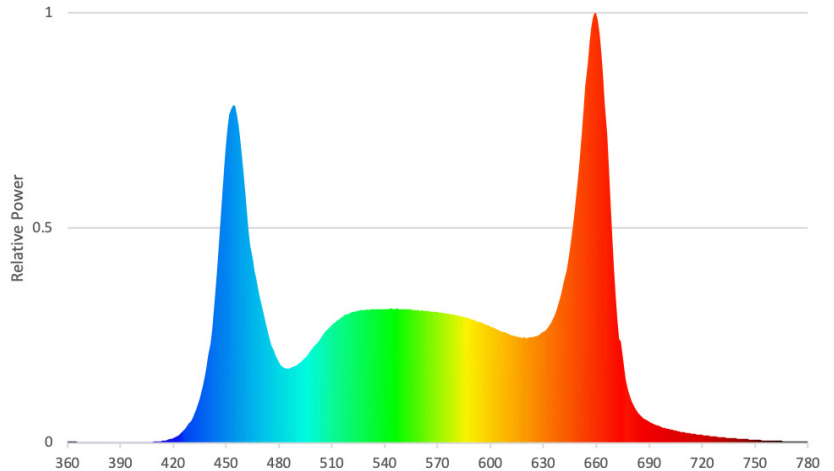

bios

Icarus[®] Ti2

SPECTRALLY OPTIMIZED
EASY-TO-INSTALL
Energy Efficient

Greenhouse and Indoor Top Light Applications

Exceptional PAR Output and PAR Efficacy

BIOS Icarus Ti2 LED grow lights offer maximum light output in a minimal footprint and durable form factor to boost crop production for greenhouse or indoor top light growing environments.

Scientifically Engineered Spectrum Maximizes Photosynthesis and Growth

Performance Summary

- + Fixture Wattage: 685Watts
- + Voltage: 200-480VAC
- + Photosynthetic Photon Flux: 1750 $\mu\text{mol/s}$
- + PAR Photon Efficacy ($\mu\text{mol PAR/J}$): 2.6 $\mu\text{mol/J}$
- + Ingress Protection: IP66
- + Warranty: 5 Year Limited

Fixture Specifications

APPLICATIONS	Greenhouse Supplemental Lighting Indoor Top Light
INPUT VOLTAGE	200-480VAC
FIXTURE SIZE / WEIGHT US	44.25"L x 4.88"W x 6.75"H 23 lbs
FIXTURE SIZE / WEIGHT M	112.4 cm L x 12.4 cm W x 17.1 cm H 10.4 kg
POWER SUPPLY WEIGHT US	11.02"L x 5.67"W x 1.91"H 8.6lbs
POWER SUPPLY WEIGHT M	28.0 cm L x 14.4 cm W x 44.9 cm H 3.9kg
DIMMING SOURCE CURRENT	100uA (typical)
DIMMING PROTOCOL	0-10V I Dims to Off Linearly
HOUSING AND FINISH	Anodized clear
MOUNTING TECHNIQUE	Y-ft Gripple Hangers
MOUNTING HEIGHT	36"-96" Above Plant Canopy
SPECTRUM	Photosynthetically Optimized Broad Spectrum
CERTIFICATIONS	UL8800, RoHS, FCC, DLC
FIXTURE WATTAGE	685 W
POWER FACTOR	> 95%
PPF	1750 µmol/s
PAR EFFICACY	2.6 µmol/J
THERMAL MANAGEMENT	Passive heat pipe thermal management
WARRANTY	5 Year Standard Limited
LIGHT DISTRIBUTION	120°
AMBIENT TEMP. RANGE	41°F-104°F (5°C-40°C)
INGRESS PROTECTION	IP66
PROJECTED LIFETIME	L90: > 56000 hrs