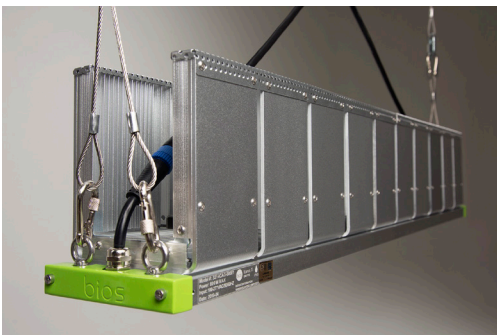

bios

Icarus[®] Ti2

SPECTRALLY OPTIMIZED
EASY-TO-INSTALL
Energy Efficient

Greenhouse and Indoor Top Light Applications

Exceptional PAR Output and PAR Efficacy

BIOS Icarus Ti2 LED grow lights offer maximum light output in a minimal footprint and durable form factor to boost crop production for greenhouse or indoor top light growing environments.

Features and Benefits

- + Fully assembled, industrial grade construction and durability.
- + Optimized broad spectrum, dimmable light for all phases of plant growth and production.
- + Remote 685W power supply (LED driver) for ease of installation.
- + Unique heat pipe thermal design allows for passive cooling, eliminating fans, moving parts, and noise.

Scientifically Engineered Spectrum Maximizes Photosynthesis and Growth

Performance Summary

- + Fixture Wattage: 685Watts
- + Voltage: 200-480VAC
- + Photosynthetic Photon Flux: 1750 $\mu\text{mol/s}$
- + PAR Photon Efficacy ($\mu\text{mol PAR/J}$): 2.6 $\mu\text{mol/J}$
- + Ingress Protection: IP66
- + Warranty: 5 Year Limited

Fixture Specifications

APPLICATIONS	Greenhouse Supplemental Lighting Indoor Top Light
INPUT VOLTAGE	200-480VAC
FIXTURE SIZE / WEIGHT US	44.25"L x 4.88"W x 6.75"H 23 lbs
FIXTURE SIZE / WEIGHT M	112.4 cm L x 12.4 cm W x 17.1 cm H 10.4 kg
POWER SUPPLY WEIGHT US	11.02"L x 5.67"W x 1.91"H 8.6lbs
POWER SUPPLY WEIGHT M	28.0 cm L x 14.4 cm W x 44.9 cm H 3.9kg
DIMMING SOURCE CURRENT	100uA (typical)
DIMMING PROTOCOL	0-10V I Dims to Off Linearly
HOUSING AND FINISH	Anodized clear
MOUNTING TECHNIQUE	Y-ft Gripple Hangers
MOUNTING HEIGHT	36"-96" Above Plant Canopy
SPECTRUM	Photosynthetically Optimized Broad Spectrum
CERTIFICATIONS	UL8800, RoHS, FCC, DLC
FIXTURE WATTAGE	685 W
POWER FACTOR	> 95%
PPF	1750 µmol/s
PAR EFFICACY	2.6 µmol/J
THERMAL MANAGEMENT	Passive heat pipe thermal management
WARRANTY	5 Year Standard Limited
LIGHT DISTRIBUTION	120°
AMBIENT TEMP. RANGE	41°F-104°F (5°C-40°C)
INGRESS PROTECTION	IP66
PROJECTED LIFETIME	L90: > 56000 hrs