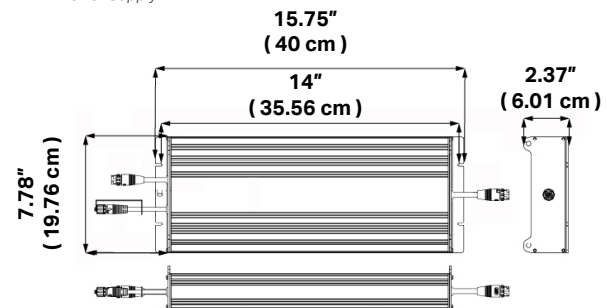

Scientifically Engineered Spectrum Maximizes Photosynthesis and Growth

Performance Summary

- + Fixture Wattage: 685Watts
- + Voltage: 200-480VAC
- + Photosynthetic Photon Flux: 1750 $\mu\text{mol/s}$
- + PAR Photon Efficacy ($\mu\text{mol PAR/J}$): 2.6 $\mu\text{mol/J}$
- + Ingress Protection: IP66
- + Warranty: 5 Year Limited

Fixture Specifications

APPLICATIONS	Greenhouse Supplemental Lighting Indoor Top Light
INPUT VOLTAGE	200-480VAC
FIXTURE SIZE / WEIGHT US	44.25"L x 4.88"W x 6.75"H 23 lbs
FIXTURE SIZE / WEIGHT M	112.4 cm L x 12.4 cm W x 17.1 cm H 10.4 kg
POWER SUPPLY WEIGHT US	11.02"L x 5.67"W x 1.91"H 8.6lbs
POWER SUPPLY WEIGHT M	28.0 cm L x 14.4 cm W x 44.9 cm H 3.9kg
DIMMING SOURCE CURRENT	100uA (typical)
DIMMING PROTOCOL	0-10V I Dims to Off Linearly
HOUSING AND FINISH	Anodized clear
MOUNTING TECHNIQUE	Y-ft Gripple Hangers
MOUNTING HEIGHT	36"-96" Above Plant Canopy
SPECTRUM	Photosynthetically Optimized Broad Spectrum
CERTIFICATIONS	UL8800, RoHS, FCC, DLC
FIXTURE WATTAGE	685 W
POWER FACTOR	> 95%
PPF	1750 µmol/s
PAR EFFICACY	2.6 µmol/J
THERMAL MANAGEMENT	Passive heat pipe thermal management
WARRANTY	5 Year Standard Limited
LIGHT DISTRIBUTION	120°
AMBIENT TEMP. RANGE	41°F-104°F (5°C-40°C)
INGRESS PROTECTION	IP66
PROJECTED LIFETIME	L90: > 56000 hrs

Product Accessories

DC Extension Cable 2.5 Meter
AC Extension Cable 2.5 Meter
NEMA Plugs:

5-15P, 6-15P, L6-15P, L6-20P, L7-15P, L7-20P

Product Dimensions

Fixture

Power Supply

Cables