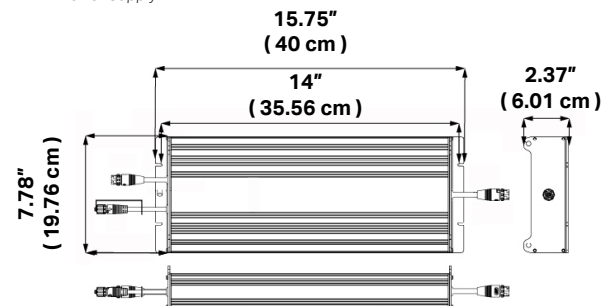

Scientifically Engineered Spectrum Maximizes Photosynthesis and Growth

Performance Summary

- + Fixture Wattage: 608Watts
- + Voltage: 100-277VAC
- + Photosynthetic Photon Flux: 1550 µmol/s
- + PAR Photon Efficacy (µmol PAR/J): 2.6 µmol/J
- + Ingress Protection: IP66
- + Warranty: 5 Year Limited

Fixture Specifications

APPLICATIONS	Greenhouse Supplemental Lighting Indoor Top Light
INPUT VOLTAGE	100-277VAC
FIXTURE SIZE / WEIGHT US	44.25"L x 4.88"W x 6.75"H 23 lbs
FIXTURE SIZE / WEIGHT M	112.4 cm L x 12.4 cm W x 17.1 cm H 10.4 kg
POWER SUPPLY WEIGHT US	11.02"L x 5.67"W x 1.91"H 8.6lbs
POWER SUPPLY WEIGHT M	28.0 cm L x 14.4 cm W x 44.9 cm H 3.9kg
DIMMING SOURCE CURRENT	100uA (typical)
DIMMING PROTOCOL	0-10V I Dims to Off Linearly
HOUSING AND FINISH	Anodized clear
MOUNTING TECHNIQUE	Y-ft Gripple Hangers
MOUNTING HEIGHT	36"-96" Above Plant Canopy
SPECTRUM	Photosynthetically Optimized Broad Spectrum
CERTIFICATIONS	UL8800, RoHS, FCC
FIXTURE WATTAGE	608 W
POWER FACTOR	> 95%
PPF	1550 µmol/s
PAR EFFICACY	2.6 µmol/J
THERMAL MANAGEMENT	Passive heat pipe thermal management
WARRANTY	5 Year Standard Limited
LIGHT DISTRIBUTION	120 °
AMBIENT TEMP. RANGE	41°F-104°F (5°C-40°C)
INGRESS PROTECTION	IP66
PROJECTED LIFETIME	L90: > 56000 hrs

Product Accessories

DC Extension Cable 2.5 Meter
AC Extension Cable 2.5 Meter
NEMA Plugs:

5-15P, 6-15P, L6-15P, L6-20P, L7-15P, L7-20P

Product Dimensions

Fixture

Power Supply

Cables