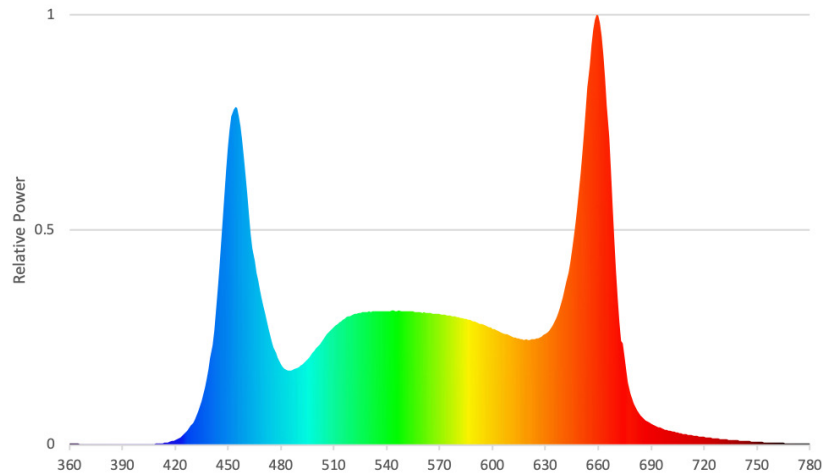

bios

Icarus[®] Ti2

SPECTRALLY OPTIMIZED
EASY-TO-INSTALL
Energy Efficient

Greenhouse and Indoor Top Light Applications

Exceptional PAR Output and PAR Efficacy

BIOS Icarus Ti2 LED grow lights offer maximum light output in a minimal footprint and durable form factor to boost crop production for greenhouse or indoor top light growing environments.

Scientifically Engineered Spectrum Maximizes Photosynthesis and Growth

Performance Summary

- + Fixture Wattage: 608Watts
- + Voltage: 100-277VAC
- + Photosynthetic Photon Flux: 1550 µmol/s
- + PAR Photon Efficacy (µmol PAR/J): 2.6 µmol/J
- + Ingress Protection: IP66
- + Warranty: 5 Year Limited

Fixture Specifications

APPLICATIONS	Greenhouse Supplemental Lighting Indoor Top Light
INPUT VOLTAGE	100-277VAC
FIXTURE SIZE / WEIGHT US	44.25"L x 4.88"W x 6.75"H 23 lbs
FIXTURE SIZE / WEIGHT M	112.4 cm L x 12.4 cm W x 17.1 cm H 10.4 kg
POWER SUPPLY WEIGHT US	11.02"L x 5.67"W x 1.91"H 8.6lbs
POWER SUPPLY WEIGHT M	28.0 cm L x 14.4 cm W x 44.9 cm H 3.9kg
DIMMING SOURCE CURRENT	100uA (typical)
DIMMING PROTOCOL	0-10V I Dims to Off Linearly
HOUSING AND FINISH	Anodized clear
MOUNTING TECHNIQUE	Y-ft Gripple Hangers
MOUNTING HEIGHT	36"-96" Above Plant Canopy
SPECTRUM	Photosynthetically Optimized Broad Spectrum
CERTIFICATIONS	UL8800, RoHS, FCC
FIXTURE WATTAGE	608 W
POWER FACTOR	> 95%
PPF	1550 µmol/s
PAR EFFICACY	2.6 µmol/J
THERMAL MANAGEMENT	Passive heat pipe thermal management
WARRANTY	5 Year Standard Limited
LIGHT DISTRIBUTION	120 °
AMBIENT TEMP. RANGE	41°F-104°F (5°C-40°C)
INGRESS PROTECTION	IP66
PROJECTED LIFETIME	L90: > 56000 hrs