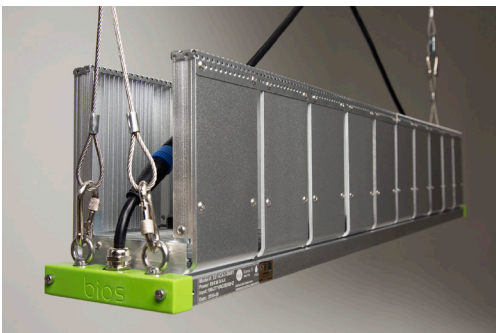

bios

Icarus[®] Ti2

SPECTRALLY OPTIMIZED
EASY-TO-INSTALL
Energy Efficient

Greenhouse and Indoor Top Light Applications

Exceptional PAR Output and PAR Efficacy

BIOS Icarus Ti2 LED grow lights offer maximum light output in a minimal footprint and durable form factor to boost crop production for greenhouse or indoor top light growing environments.

Features and Benefits

- + Fully assembled, industrial grade construction and durability.
- + Optimized broad spectrum, dimmable light for all phases of plant growth and production.
- + Remote 608W power supply (LED driver) for ease of installation.
- + Unique heat pipe thermal design allows for passive cooling, eliminating fans, moving parts, and noise.

Scientifically Engineered Spectrum Maximizes Photosynthesis and Growth

Performance Summary

- + Fixture Wattage: 608Watts
- + Voltage: 100-277VAC
- + Photosynthetic Photon Flux: 1550 µmol/s
- + PAR Photon Efficacy (µmol PAR/J): 2.6 µmol/J
- + Ingress Protection: IP66
- + Warranty: 5 Year Limited

Fixture Specifications

APPLICATIONS	Greenhouse Supplemental Lighting Indoor Top Light
INPUT VOLTAGE	100-277VAC
FIXTURE SIZE / WEIGHT US	44.25"L x 4.88"W x 6.75"H 23 lbs
FIXTURE SIZE / WEIGHT M	112.4 cm L x 12.4 cm W x 17.1 cm H 10.4 kg
POWER SUPPLY WEIGHT US	11.02"L x 5.67"W x 1.91"H 8.6lbs
POWER SUPPLY WEIGHT M	28.0 cm L x 14.4 cm W x 44.9 cm H 3.9kg
DIMMING SOURCE CURRENT	100uA (typical)
DIMMING PROTOCOL	0-10V I Dims to Off Linearly
HOUSING AND FINISH	Anodized clear
MOUNTING TECHNIQUE	Y-ft Gripple Hangers
MOUNTING HEIGHT	36"-96" Above Plant Canopy
SPECTRUM	Photosynthetically Optimized Broad Spectrum
CERTIFICATIONS	UL8800, RoHS, FCC
FIXTURE WATTAGE	608 W
POWER FACTOR	> 95%
PPF	1550 µmol/s
PAR EFFICACY	2.6 µmol/J
THERMAL MANAGEMENT	Passive heat pipe thermal management
WARRANTY	5 Year Standard Limited
LIGHT DISTRIBUTION	120 °
AMBIENT TEMP. RANGE	41°F-104°F (5°C-40°C)
INGRESS PROTECTION	IP66
PROJECTED LIFETIME	L90: > 56000 hrs