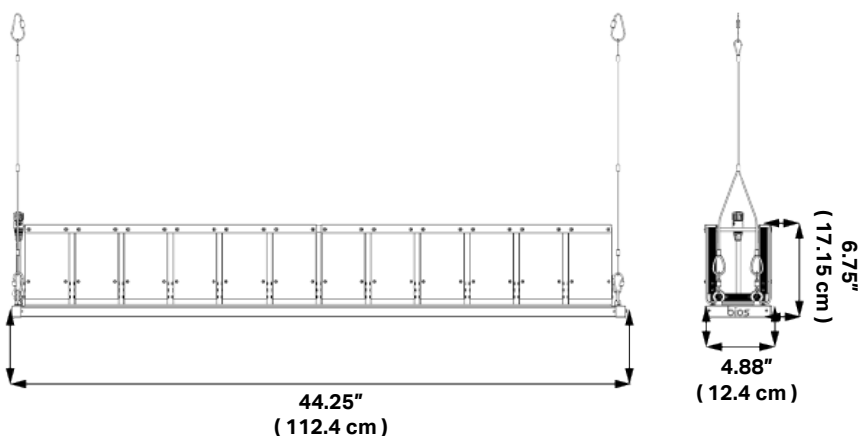

Dimming Function

DIM	OUTPUT	OUTPUT
10%	160.0 MMOL/S	10.3%
20%	338.0 MMOL/S	21.8%
30%	510.0 MMOL/S	32.9%
40%	675.0 MMOL/S	43.6%
50%	835.0 MMOL/S	53.9%
60%	990.0 MMOL/S	63.9%
70%	1137.0 MMOL/S	73.4%
80%	1280.0 MMOL/S	82.6%
90%	1418.0 MMOL/S	91.5%
100%	1550.0 MMOL/S	100.0%

Part Numbers

PART	SKU
Ti2 W/ 685W PSU	321-ICAG-00006TI
DC EXTENSION CABLE 2.5 METER	321-CABS-00002
AC EXTENSION CABLE 2.5 METER	321-CABS-00043
NEMA 5-15P	321-CABS-00040
NEMA 6-15P	321-CABS-00041
NEMA L6-15P	321-CABS-00038
NEMA L6-20P	321-CABS-00039
NEMA L7-15P	321-CABS-00042
NEMA L7-20P	321-CABS-00045
DIMMING CHAIN 'Y' CABLE	321-CABS-00049
Dimming Chain Jumper Cable; 2.5M	321-CABS-00050
Hydro-X Controller w/ 3-in-1 Sensor (Temp / Humid / Light)	321-HCS-1
Hydro-X Lighting Control Adaptor (0-10V control protocol)	321-LMA-14

Product Accessories

DC Extension Cable 2.5 Meter
AC Extension Cable 2.5 Meter
NEMA Plugs:

5-15P, 6-15P, L6-15P, L6-20P, L7-15P, L7-20P

Product Dimensions

Fixture