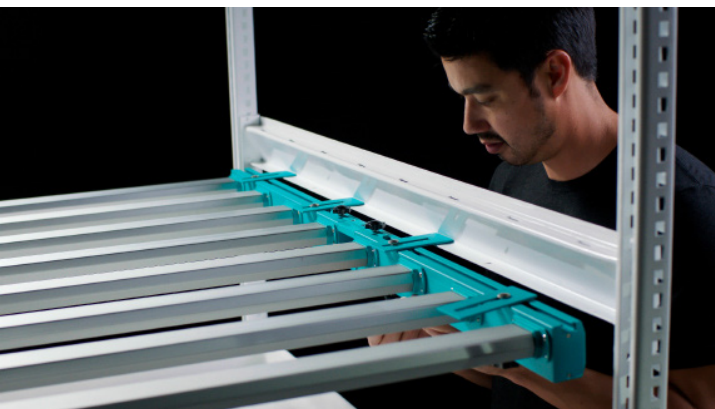

bios

Icarus™ Li2

HIGH OUTPUT
INSTALLS IN SECONDS
ENERGY EFFICIENT

Indoor + Vertical Cannabis LED Grow Light Solution 650W

Unmatched Performance And Ease Of Use

The Li2 is a energy efficient and high output indoor grow light solution. With multiple mounting options including the RapidRack™ system, the Li2 was designed with the grower in mind. The Li2 brings lighting versatility that is naturally brilliant.

Features and Benefits

- + Industrial grade construction and durability.
- + Installs in seconds with our new RapidRack™ mounting system.
- + Integrated T-slot mounting provides multiple mounting options.
- + Optimized broad spectrum, dimmable light for all phases of plant growth and production.
- + Remote or onboard power supply.
- + Minimal profile fixture for maximum use of space.
- + Daisy chainable for efficiency and convenience.
- + Easy to clean glass lens and smooth backed fixture to maintain longevity.

Scientifically Engineered Spectrum Maximizes Photosynthesis and Growth

Performance Summary

- + Fixture Wattage: 650 Watts @ 277VAC
- + Voltage: 120-277VAC & 347-480VAC
- + Photosynthetic Photon Flux (PPF): 1,720 $\mu\text{mol/s}$
- + PAR Photon Efficacy ($\mu\text{mol PAR/J}$): 2.65 $\mu\text{mol PAR/J}$ @ 277 VAC
- + Ingress Protection: IP66
- + Warranty: 5 Year Limited

Fixture Specifications

APPLICATIONS	Indoor Racks, Shelves, Suspension
INPUT VOLTAGE	120-277 VAC & 347-480 VAC
FIXTURE SIZE / WEIGHT US	45"L x 45"W x 3"H 32lbs
FIXTURE SIZE / WEIGHT M	115 cm L x 115 cm W x 7.6 cm H 14.5kg
POWER SUPPLY WEIGHT US	21.3"L x 7.76"W x 2.95"H 13lbs
POWER SUPPLY WEIGHT M	54.1 cm L x 19.7cm W x 7.5 cm H 6kg
DIMMING SOURCE CURRENT	300 uA (typical)
DIMMING PROTOCOL	0-10VI Dims to Off Linearly
HOUSING AND FINISH	Anodized Aluminum & Tempered Glass
MOUNTING TECHNIQUE	RapidRack Mounting, T-Slot Suspension
MOUNTING HEIGHT	12"-24" Above Plant Canopy
SPECTRUM	Photosynthetically Optimized Broad Spectrum