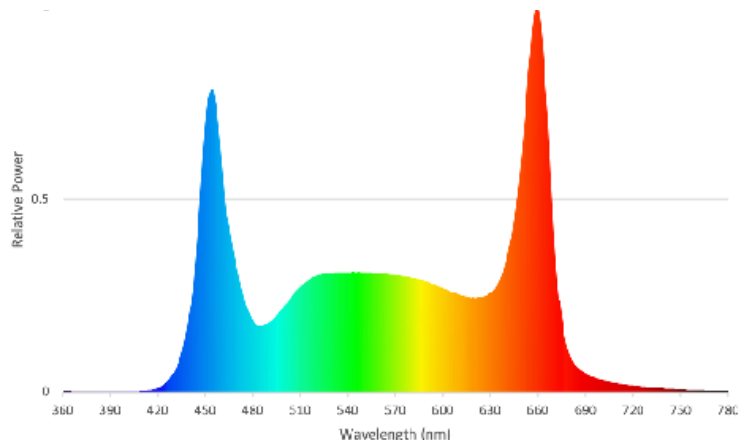

bios

Icarus™ Li2

HIGH OUTPUT
INSTALLS IN SECONDS
ENERGY EFFICIENT

Indoor + Vertical Cannabis LED Grow Light Solution 650W

Unmatched Performance And Ease Of Use

The Li2 is a energy efficient and high output indoor grow light solution. With multiple mounting options including the RapidRack™ system, the Li2 was designed with the grower in mind. The Li2 brings lighting versatility that is naturally brilliant.

Scientifically Engineered Spectrum Maximizes Photosynthesis and Growth

Performance Summary

- + Fixture Wattage: 650 Watts @ 277VAC
- + Voltage: 120-277VAC & 347-480VAC
- + Photosynthetic Photon Flux (PPF): 1,720 $\mu\text{mol/s}$
- + PAR Photon Efficacy ($\mu\text{mol PAR/J}$): 2.65 $\mu\text{mol PAR/J}$ @ 277 VAC
- + Ingress Protection: IP66
- + Warranty: 5 Year Limited