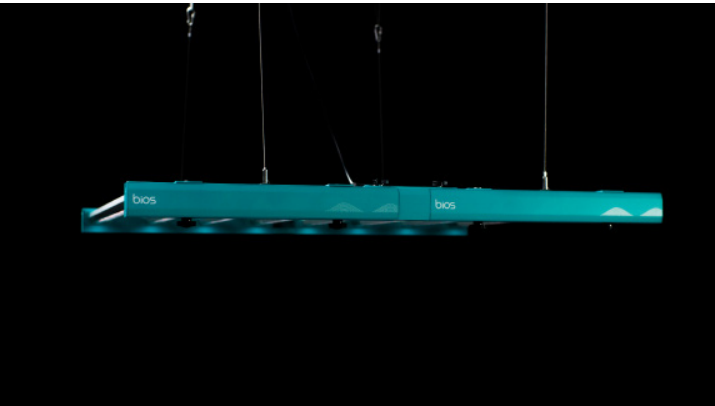

bios

Icarus™ Li2

HIGH OUTPUT
INSTALLS IN SECONDS
ENERGY EFFICIENT

Indoor + Vertical Cannabis LED Grow Light Solution 650W

Unmatched Performance And Ease Of Use

The Li2 is a energy efficient and high output indoor grow light solution. With multiple mounting options including the RapidRack™ system, the Li2 was designed with the grower in mind. The Li2 brings lighting versatility that is naturally brilliant.

Features and Benefits

- + Industrial grade construction and durability.
- + Installs in seconds with our new RapidRack™ mounting system.
- + Integrated T-slot mounting provides multiple mounting options.
- + Optimized broad spectrum, dimmable light for all phases of plant growth and production.
- + Remote or onboard power supply.
- + Minimal profile fixture for maximum use of space.
- + Daisy chainable for efficiency and convenience.
- + Easy to clean glass lens and smooth backed fixture to maintain longevity.

Scientifically Engineered Spectrum Maximizes Photosynthesis and Growth

Performance Summary

- + Fixture Wattage: 650 Watts @ 277VAC
- + Voltage: 120-277VAC & 347-480VAC
- + Photosynthetic Photon Flux (PPF): 1,720 $\mu\text{mol/s}$
- + PAR Photon Efficacy ($\mu\text{mol PAR/J}$): 2.65 $\mu\text{mol PAR/J}$ @ 277 VAC
- + Ingress Protection: IP66
- + Warranty: 5 Year Limited

Fixture Specifications

APPLICATIONS	Indoor Racks, Shelves, Suspension
INPUT VOLTAGE	120-277 VAC & 347-480 VAC
FIXTURE SIZE / WEIGHT US	45"L x 45"W x 3"H 32lbs
FIXTURE SIZE / WEIGHT M	115 cm L x 115 cm W x 7.6 cm H 14.5kg
POWER SUPPLY WEIGHT US	21.3"L x 7.76"W x 2.95"H 13lbs
POWER SUPPLY WEIGHT M	54.1 cm L x 19.7cm W x 7.5 cm H 6kg
DIMMING SOURCE CURRENT	300 uA (typical)
DIMMING PROTOCOL	0-10VI Dims to Off Linearly
HOUSING AND FINISH	Anodized Aluminum & Tempered Glass
MOUNTING TECHNIQUE	RapidRack Mounting, T-Slot Suspension
MOUNTING HEIGHT	12"-24" Above Plant Canopy
SPECTRUM	Photosynthetically Optimized Broad Spectrum