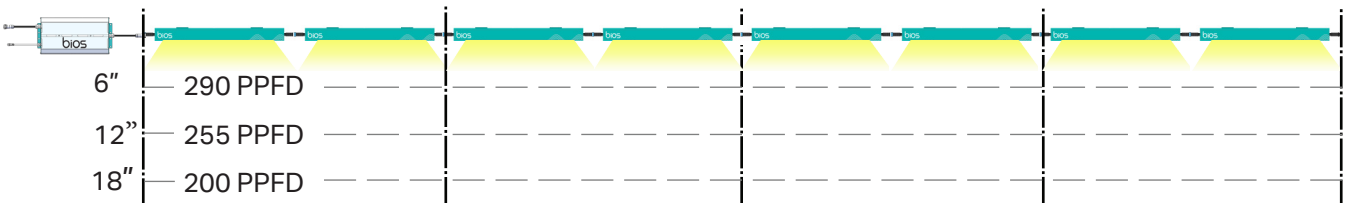

bios

Leafy Greens Applications

Icarus™ LLi

8 Units (4 - 4x4's)

FIXTURE WATTAGE	PPFD at 6"	PPFD at 12"	PPFD at 18"	Total Wattage	Kit Part Number
60	290	255	200	480	BPOLLi-000-KTL08C-1
75	360	310	250	600	BP-OLLi-000-KTL081-1
89	425	370	295	715	BP-OLLi-000-KTL083-1

8 Units (4 - 4x4's) 480W - 60W/Fixture

8 Units (4 - 4x4's) 600W - 75W/Fixture

8 Units (4 - 4x4's) 715W - 89 W/Fixture

10 Units (5 - 4x4's)

FIXTURE WATTAGE	PPFD at 6"	PPFD at 12"	PPFD at 18"	Total Wattage	Kit Part Number
60	290	255	200	600	BP-OLLI-000-KTL101-1
71	350	295	290	715	BP-OLLI-000-KTL103-1

10 Units (5 - 4x4's) 600W - 60W/Fixture

10 Units (5 - 4x4's) 715W - 71W/Fixture

12 Units (6 - 4x4's)

FIXTURE WATTAGE	PPFD at 6"	PPFD at 12"	PPFD at 18"	Total Wattage	Kit Part Number
60	290	255	200	715	BP-OLLI-000-KTL123-1

12 Units (6 - 4x4's) 715W - 60W/Fixture

For more helpful resources and videos please scan QR code or follow the following link: www.bioslighting.com/product/icarus-lli/