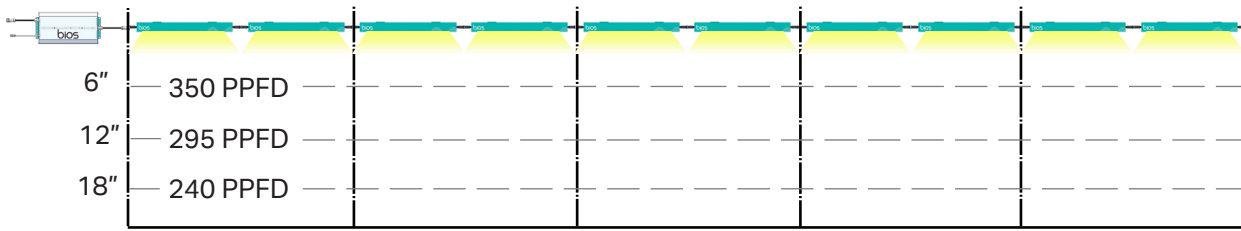

bios

Leafy Greens Applications

Icarus™ LLi

8 Units (4 - 4x4's)

FIXTURE WATTAGE	PPFD at 6"	PPFD at 12"	PPFD at 18"	Total Wattage	Kit Part Number
60	290	255	200	480	BPOLLi-000-KTL08C-1
75	360	310	250	600	BP-OLLi-000-KTL081-1
89	425	370	295	715	BP-OLLi-000-KTL083-1

8 Units (4 - 4x4's) 480W - 60W/Fixture

8 Units (4 - 4x4's) 600W - 75W/Fixture

8 Units (4 - 4x4's) 715W - 89 W/Fixture

10 Units (5 - 4x4's)

FIXTURE WATTAGE	PPFD at 6"	PPFD at 12"	PPFD at 18"	Total Wattage	Kit Part Number
60	290	255	200	600	BP-OLLI-000-KTL101-1
71	350	295	290	715	BP-OLLI-000-KTL103-1

10 Units (5 - 4x4's) 600W - 60W/Fixture

10 Units (5 - 4x4's) 715W - 71W/Fixture

12 Units (6 - 4x4's)

FIXTURE WATTAGE	PPFD at 6"	PPFD at 12"	PPFD at 18"	Total Wattage	Kit Part Number
60	290	255	200	715	BP-OLLI-000-KTL123-1