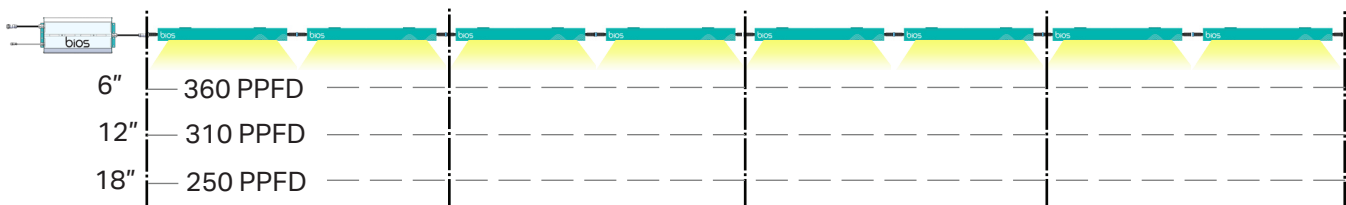

bios

Leafy Greens Applications

Icarus™ LLi

8 Units (4 - 4x4's)

FIXTURE WATTAGE	PPFD at 6"	PPFD at 12"	PPFD at 18"	Total Wattage	Kit Part Number
60	290	255	200	480	BPOLLi-000-KTL08C-1
75	360	310	250	600	BP-OLLi-000-KTL081-1
89	425	370	295	715	BP-OLLi-000-KTL083-1

8 Units (4 - 4x4's) 480W - 60W/Fixture

8 Units (4 - 4x4's) 600W - 75W/Fixture

8 Units (4 - 4x4's) 715W - 89 W/Fixture

10 Units (5 - 4x4's)

FIXTURE WATTAGE	PPFD at 6"	PPFD at 12"	PPFD at 18"	Total Wattage	Kit Part Number
60	290	255	200	600	BP-OLLI-000-KTL101-1
71	350	295	290	715	BP-OLLI-000-KTL103-1

10 Units (5 - 4x4's) 600W - 60W/Fixture

10 Units (5 - 4x4's) 715W - 71W/Fixture

12 Units (6 - 4x4's)

FIXTURE WATTAGE	PPFD at 6"	PPFD at 12"	PPFD at 18"	Total Wattage	Kit Part Number
60	290	255	200	715	BP-OLLI-000-KTL123-1

12 Units (6 - 4x4's) 715W - 60W/Fixture

For more helpful resources and videos please scan QR code or follow the following link: www.bioslighting.com/product/icarus-lli/