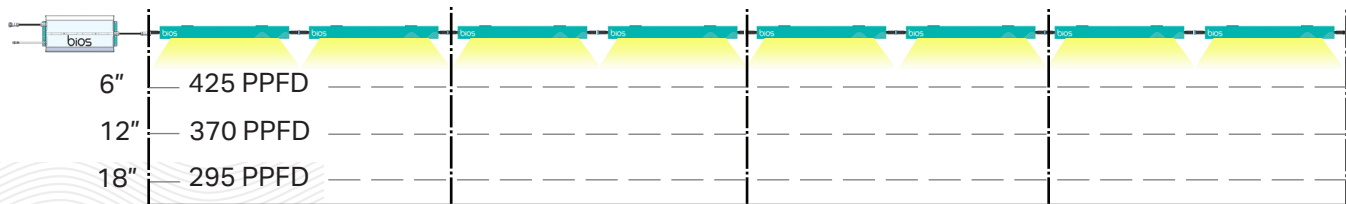

bios

Leafy Greens Applications

Icarus™ LLi

8 Units (4 - 4x4's)

FIXTURE WATTAGE	PPFD at 6"	PPFD at 12"	PPFD at 18"	Total Wattage	Kit Part Number
60	290	255	200	480	BPOLLi-000-KTL08C-1
75	360	310	250	600	BP-OLLi-000-KTL081-1
89	425	370	295	715	BP-OLLi-000-KTL083-1

8 Units (4 - 4x4's) 480W - 60W/Fixture

8 Units (4 - 4x4's) 600W - 75W/Fixture

8 Units (4 - 4x4's) 715W - 89 W/Fixture

10 Units (5 - 4x4's)

FIXTURE WATTAGE	PPFD at 6"	PPFD at 12"	PPFD at 18"	Total Wattage	Kit Part Number
60	290	255	200	600	BP-OLLI-000-KTL101-1
71	350	295	290	715	BP-OLLI-000-KTL103-1

10 Units (5 - 4x4's) 600W - 60W/Fixture

10 Units (5 - 4x4's) 715W - 71W/Fixture

12 Units (6 - 4x4's)

FIXTURE WATTAGE	PPFD at 6"	PPFD at 12"	PPFD at 18"	Total Wattage	Kit Part Number
60	290	255	200	715	BP-OLLI-000-KTL123-1