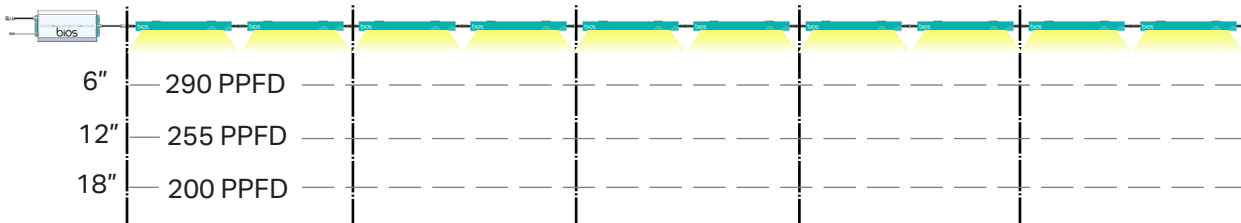

bios

Leafy Greens Applications

Icarus™ LLi

8 Units (4 - 4x4's)

FIXTURE WATTAGE	PPFD at 6"	PPFD at 12"	PPFD at 18"	Total Wattage	Kit Part Number
60	290	255	200	480	BPOLLi-000-KTL08C-1
75	360	310	250	600	BP-OLLi-000-KTL081-1
89	425	370	295	715	BP-OLLi-000-KTL083-1

8 Units (4 - 4x4's) 480W - 60W/Fixture

8 Units (4 - 4x4's) 600W - 75W/Fixture

8 Units (4 - 4x4's) 715W - 89 W/Fixture

10 Units (5 - 4x4's)

FIXTURE WATTAGE	PPFD at 6"	PPFD at 12"	PPFD at 18"	Total Wattage	Kit Part Number
60	290	255	200	600	BP-OLLI-000-KTL101-1
71	350	295	290	715	BP-OLLI-000-KTL103-1

10 Units (5 - 4x4's) 600W - 60W/Fixture

10 Units (5 - 4x4's) 715W - 71W/Fixture

12 Units (6 - 4x4's)

FIXTURE WATTAGE	PPFD at 6"	PPFD at 12"	PPFD at 18"	Total Wattage	Kit Part Number
60	290	255	200	715	BP-OLLI-000-KTL123-1