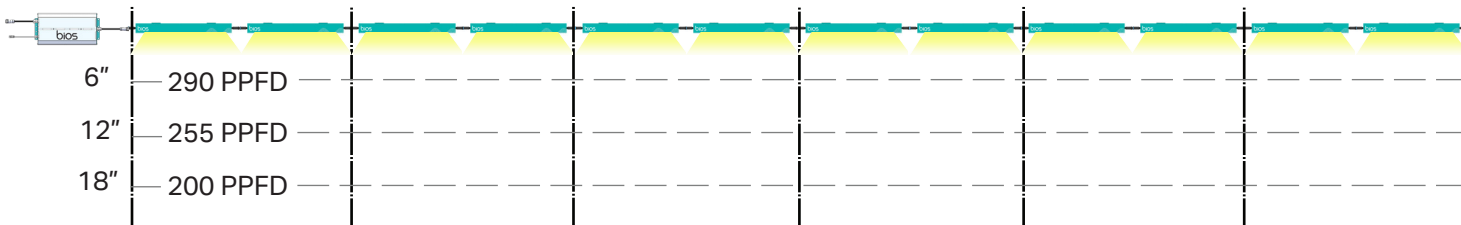

12 Units (6 - 4x4's) 715W - 60W/Fixture

For more helpful resources and videos please scan QR code or follow the following link: www.bioslighting.com/product/icarus-lli/