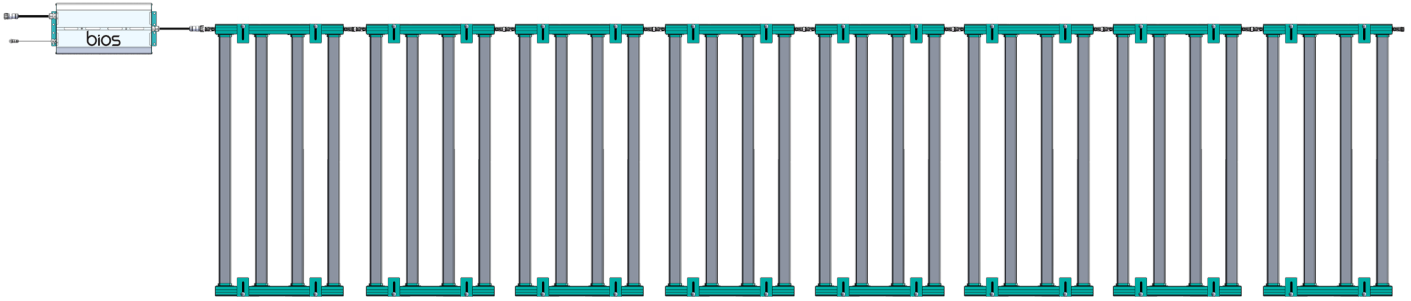

bios

Leafy Greens Applications

Icarus™ LLi

8 Units (4 - 4x4's)

FIXTURE WATTAGE	PPFD at 6"	PPFD at 12"	PPFD at 18"	Total Wattage	Kit Part Number
60	290	255	200	480	BPOLLi-000-KTL08C-1
75	360	310	250	600	BP-OLLi-000-KTL081-1
89	425	370	295	715	BP-OLLi-000-KTL083-1

8 Units (4 - 4x4's) 480W - 60W/Fixture

8 Units (4 - 4x4's) 600W - 75W/Fixture

8 Units (4 - 4x4's) 715W - 89 W/Fixture

10 Units (5 - 4x4's)

FIXTURE WATTAGE	PPFD at 6"	PPFD at 12"	PPFD at 18"	Total Wattage	Kit Part Number
60	290	255	200	600	BP-OLLI-000-KTL101-1
71	350	295	290	715	BP-OLLI-000-KTL103-1

10 Units (5 - 4x4's) 600W - 60W/Fixture

10 Units (5 - 4x4's) 715W - 71W/Fixture

12 Units (6 - 4x4's)

FIXTURE WATTAGE	PPFD at 6"	PPFD at 12"	PPFD at 18"	Total Wattage	Kit Part Number
60	290	255	200	715	BP-OLLI-000-KTL123-1