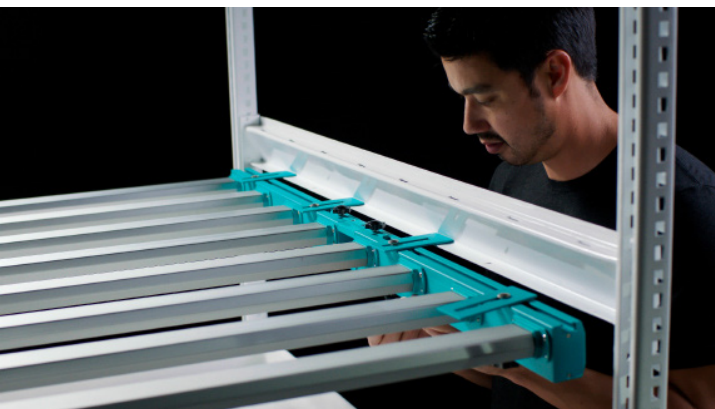

bios

Icarus™ Li2

HIGH OUTPUT
INSTALLS IN SECONDS
ENERGY EFFICIENT

Indoor + Vertical Cannabis LED Grow Light Solution 715W

Unmatched Performance And Ease Of Use

The Li2 is a energy efficient and high output indoor grow light solution. With multiple mounting options including the RapidRack™ system, the Li2 was designed the grower in mind. The Li2 brings lighting versatility that is naturally brilliant.

Features and Benefits

- + Industrial grade construction and durability.
- + Installs in seconds with our new RapidRack™ mounting system.
- + Integrated T-slot mounting provides multiple mounting options.
- + Optimized broad spectrum, dimmable light for all phases of plant growth and production.
- + Remote or onboard power supply.
- + Minimal profile fixture for maximum use of space.
- + Daisy chainable for efficiency and convenience.
- + Easy to clean glass lens and smooth backed fixture to maintain longevity.

Scientifically Engineered Spectrum Maximizes Photosynthesis and Growth

Performance Summary

- + Fixture Wattage: 715 Watts @ 277VAC
- + Voltage: 100-305VAC & 340-480VAC
- + Photosynthetic Photon Flux (PPF): 1,900 $\mu\text{mol/s}$
- + PAR Photon Efficacy ($\mu\text{mol PAR/J}$): 2.63 $\mu\text{mol PAR/J}$ @ 277VAC
- + Ingress Protection: IP66
- + Warranty: 5 Year Limited

Fixture Specifications

APPLICATIONS	Indoor Racks, Shelves, Suspension
INPUT VOLTAGE	100-305 VAC & 305-580 VAC
FIXTURE SIZE / WEIGHT US	45"L x 45"W x 3"H 32lbs
FIXTURE SIZE / WEIGHT M	115 cm L x 115 cm W x 7.6 cm H 14.5kg
POWER SUPPLY WEIGHT US	21.3"L x 7.76"W x 2.95"H 13lbs
POWER SUPPLY WEIGHT M	54.1 cm L x 19.7cm W x 7.5 cm H 6kg
DIMMING SOURCE CURRENT	300 uA (typical)
DIMMING PROTOCOL	0-10VI Dims to Off Linearly
HOUSING AND FINISH	Anodized Aluminum & Tempered Glass
MOUNTING TECHNIQUE	RapidRack™ Mounting, T-Slot Suspension
MOUNTING HEIGHT	12"-24" Above Plant Canopy
SPECTRUM	Photosynthetically Optimized Broad Spectrum