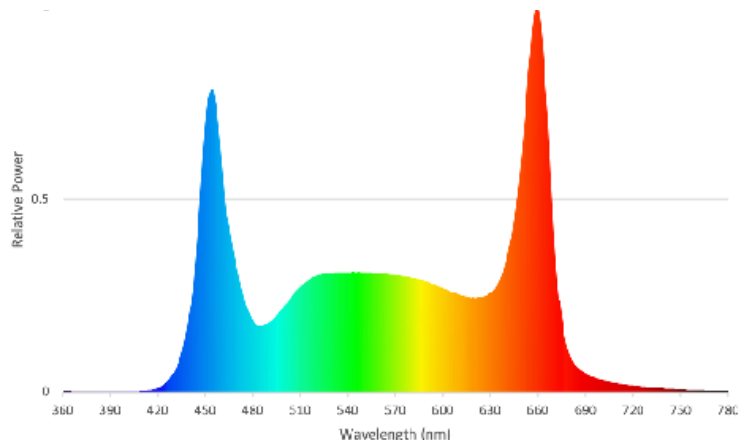

bios

Icarus™ Li2

HIGH OUTPUT
INSTALLS IN SECONDS
ENERGY EFFICIENT

Indoor + Vertical Cannabis LED Grow Light Solution 715W

Unmatched Performance And Ease Of Use

The Li2 is a energy efficient and high output indoor grow light solution. With multiple mounting options including the RapidRack™ system, the Li2 was designed the grower in mind. The Li2 brings lighting versatility that is naturally brilliant.

Scientifically Engineered Spectrum Maximizes Photosynthesis and Growth

Performance Summary

- + Fixture Wattage: 715 Watts @ 277VAC
- + Voltage: 100-305VAC & 340-480VAC
- + Photosynthetic Photon Flux (PPF): 1,900 $\mu\text{mol/s}$
- + PAR Photon Efficacy ($\mu\text{mol PAR/J}$): 2.63 $\mu\text{mol PAR/J}$ @ 277VAC
- + Ingress Protection: IP66
- + Warranty: 5 Year Limited