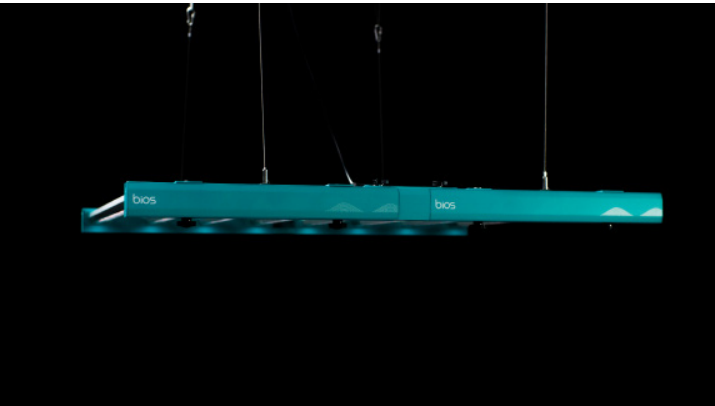

bios

Icarus™ Li2

HIGH OUTPUT
INSTALLS IN SECONDS
ENERGY EFFICIENT

Indoor + Vertical Cannabis LED Grow Light Solution 715W

Unmatched Performance And Ease Of Use

The Li2 is a energy efficient and high output indoor grow light solution. With multiple mounting options including the RapidRack™ system, the Li2 was designed the grower in mind. The Li2 brings lighting versatility that is naturally brilliant.

Features and Benefits

- + Industrial grade construction and durability.
- + Installs in seconds with our new RapidRack™ mounting system.
- + Integrated T-slot mounting provides multiple mounting options.
- + Optimized broad spectrum, dimmable light for all phases of plant growth and production.
- + Remote or onboard power supply.
- + Minimal profile fixture for maximum use of space.
- + Daisy chainable for efficiency and convenience.
- + Easy to clean glass lens and smooth backed fixture to maintain longevity.

Scientifically Engineered Spectrum Maximizes Photosynthesis and Growth

Performance Summary

- + Fixture Wattage: 715 Watts @ 277VAC
- + Voltage: 100-305VAC & 340-480VAC
- + Photosynthetic Photon Flux (PPF): 1,900 $\mu\text{mol/s}$
- + PAR Photon Efficacy ($\mu\text{mol PAR/J}$): 2.63 $\mu\text{mol PAR/J}$ @ 277VAC
- + Ingress Protection: IP66
- + Warranty: 5 Year Limited

Fixture Specifications

APPLICATIONS	Indoor Racks, Shelves, Suspension
INPUT VOLTAGE	100-305 VAC & 305-580 VAC
FIXTURE SIZE / WEIGHT US	45"L x 45"W x 3"H 32lbs
FIXTURE SIZE / WEIGHT M	115 cm L x 115 cm W x 7.6 cm H 14.5kg
POWER SUPPLY WEIGHT US	21.3"L x 7.76"W x 2.95"H 13lbs
POWER SUPPLY WEIGHT M	54.1 cm L x 19.7cm W x 7.5 cm H 6kg
DIMMING SOURCE CURRENT	300 uA (typical)
DIMMING PROTOCOL	0-10VI Dims to Off Linearly
HOUSING AND FINISH	Anodized Aluminum & Tempered Glass
MOUNTING TECHNIQUE	RapidRack™ Mounting, T-Slot Suspension
MOUNTING HEIGHT	12"-24" Above Plant Canopy
SPECTRUM	Photosynthetically Optimized Broad Spectrum