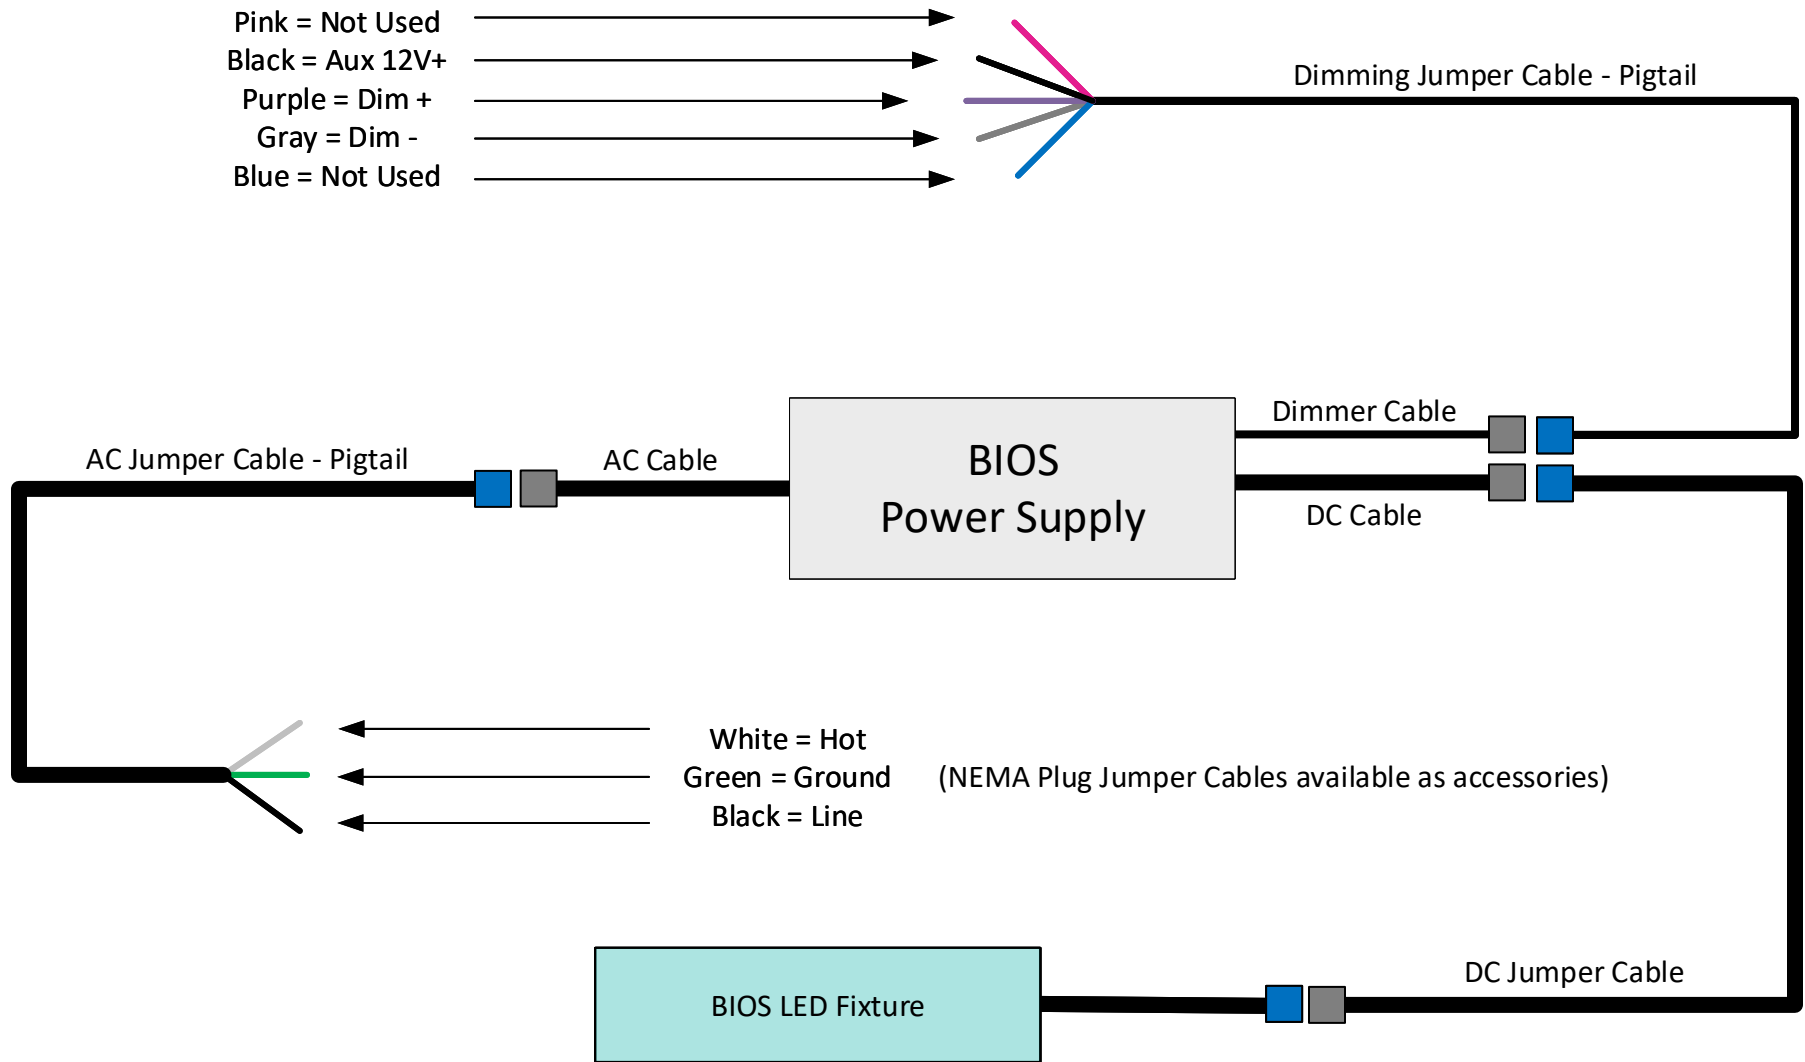

Pink = Not Used
 Black = Aux 12V+
 Purple = Dim +
 Gray = Dim -
 Blue = Not Used

BIOS Power Supply Wiring Information Guide