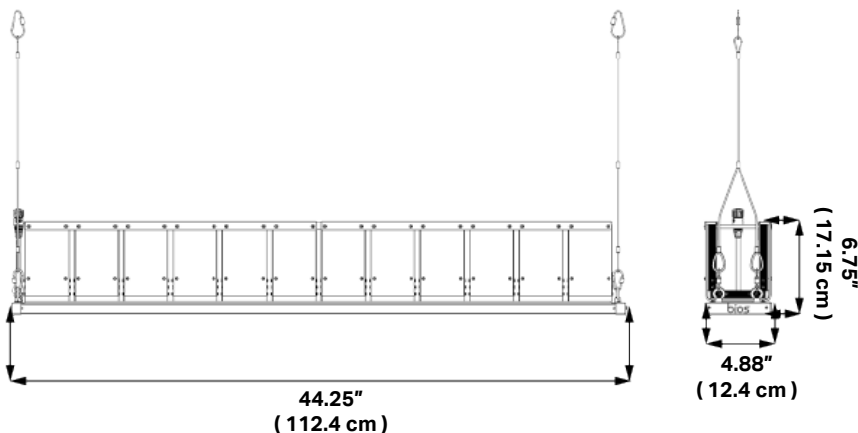

Dimming Function

DIM	OUTPUT	OUTPUT
10%	180.0 MMOL/S	10.3%
20%	381.3 MMOL/S	21.8%
30%	575.6 MMOL/S	32.9%
40%	763.0 MMOL/S	43.6%
50%	943.6 MMOL/S	53.9%
60%	1117.6 MMOL/S	63.9%
70%	1285.0 MMOL/S	73.4%
80%	1446.2 MMOL/S	82.6%
90%	1601.2 MMOL/S	91.5%
100%	1750.2 MMOL/S	100.0%

Part Numbers

PART	SKU
Ti2 W/ 685W PSU	321-ICAG-00006TI
DC EXTENSION CABLE 2.5 METER	321-CABS-00002
AC EXTENSION CABLE 2.5 METER	321-CABS-00043
NEMA 5-15P	321-CABS-00040
NEMA 6-15P	321-CABS-00041
NEMA L6-15P	321-CABS-00038
NEMA L6-20P	321-CABS-00039
NEMA L7-15P	321-CABS-00042
NEMA L7-20P	321-CABS-00045
DIMMING CHAIN 'Y' CABLE	321-CABS-00049
Dimming Chain Jumper Cable; 2.5M	321-CABS-00050
Hydro-X Controller w/ 3-in-1 Sensor (Temp / Humid / Light)	321-HCS-1
Hydro-X Lighting Control Adaptor (0-10V control protocol)	321-LMA-14

Product Accessories

DC Extension Cable 2.5 Meter
AC Extension Cable 2.5 Meter
NEMA Plugs:

5-15P, 6-15P, L6-15P, L6-20P, L7-15P, L7-20P

Product Dimensions

Fixture