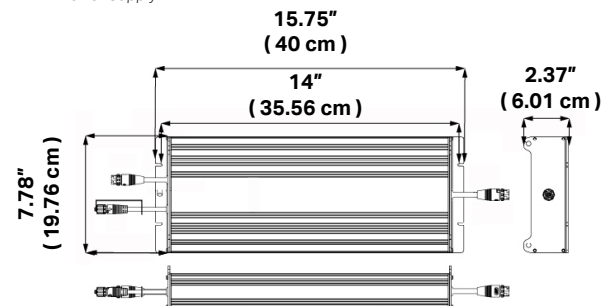

Fixture Specifications

APPLICATIONS	Greenhouse Supplemental Lighting Indoor Top Light
INPUT VOLTAGE	100-277VAC
FIXTURE SIZE / WEIGHT US	44.25"L x 4.88"W x 6.75"H 23 lbs
FIXTURE SIZE / WEIGHT M	112.4 cm L x 12.4 cm W x 17.1 cm H 10.4 kg
POWER SUPPLY WEIGHT US	11.02"L x 5.67"W x 1.91"H 8.6lbs
POWER SUPPLY WEIGHT M	28.0 cm L x 14.4 cm W x 44.9 cm H 3.9kg
DIMMING SOURCE CURRENT	100uA (typical)
DIMMING PROTOCOL	0-10V I Dims to Off Linearly
HOUSING AND FINISH	Anodized clear
MOUNTING TECHNIQUE	Y-ft Gripple Hangers
MOUNTING HEIGHT	36"-96" Above Plant Canopy
SPECTRUM	Photosynthetically Optimized Broad Spectrum
CERTIFICATIONS	UL8800, RoHS, FCC, DLC
FIXTURE WATTAGE	608 W
POWER FACTOR	> 95%
PPF	1555 µmol/s
PAR EFFICACY	2.6 µmol/J
THERMAL MANAGEMENT	Passive heat pipe thermal management
WARRANTY	5 Year Standard Limited
LIGHT DISTRIBUTION	115 °
AMBIENT TEMP. RANGE	41°F-104°F (5°C-40°C)
INGRESS PROTECTION	IP66
PROJECTED LIFETIME	L90: > 56000 hrs

Product Accessories

DC Extension Cable 2.5 Meter
AC Extension Cable 2.5 Meter
NEMA Plugs:

5-15P, 6-15P, L6-15P, L6-20P, L7-15P, L7-20P

Product Dimensions

Fixture

Power Supply

Cables