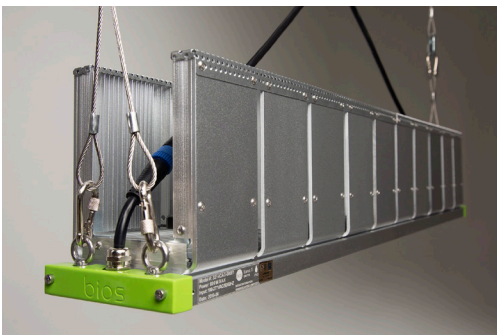

bios

Icarus[®] Ti2

SPECTRALLY OPTIMIZED
EASY-TO-INSTALL
Energy Efficient

Greenhouse - Top Light Applications

Exceptional PAR Output and PAR Efficacy

BIOS Icarus Ti2 LED grow lights offer maximum light output in a minimal footprint and durable form factor to boost crop production for greenhouse or indoor top light growing environments.

Features and Benefits

- + Fully assembled, industrial grade construction and durability.
- + Optimized broad spectrum, dimmable light for all phases of plant growth and production.
- + Remote 608W power supply (LED driver) for ease of installation.
- + Unique heat pipe thermal design allows for passive cooling, eliminating fans, moving parts, and noise.

Scientifically Engineered Spectrum Maximizes Photosynthesis and Growth

Performance Summary

- + Fixture Wattage: 608Watts
- + Voltage: 100-277VAC
- + Photosynthetic Photon Flux: 1750 $\mu\text{mol/s}$
- + PAR Photon Efficacy ($\mu\text{mol PAR/J}$): 2.6 $\mu\text{mol/J}$
- + Ingress Protection: IP66
- + Warranty: 5 Year Limited

Fixture Specifications

APPLICATIONS	Greenhouse Supplemental Lighting Indoor Top Light
INPUT VOLTAGE	100-277VAC
FIXTURE SIZE / WEIGHT US	44.25"L x 4.88"W x 6.75"H 23 lbs
FIXTURE SIZE / WEIGHT M	112.4 cm L x 12.4 cm W x 17.1 cm H 10.4 kg
POWER SUPPLY WEIGHT US	11.02"L x 5.67"W x 1.91"H 8.6lbs
POWER SUPPLY WEIGHT M	28.0 cm L x 14.4 cm W x 44.9 cm H 3.9kg
DIMMING SOURCE CURRENT	100uA (typical)
DIMMING PROTOCOL	0-10V I Dims to Off Linearly
HOUSING AND FINISH	Anodized clear
MOUNTING TECHNIQUE	Y-ft Gripple Hangers
MOUNTING HEIGHT	36"-96" Above Plant Canopy
SPECTRUM	Photosynthetically Optimized Broad Spectrum
CERTIFICATIONS	UL8800, RoHS, FCC, DLC
FIXTURE WATTAGE	608 W
POWER FACTOR	> 95%
PPF	1555 µmol/s
PAR EFFICACY	2.6 µmol/J
THERMAL MANAGEMENT	Passive heat pipe thermal management
WARRANTY	5 Year Standard Limited
LIGHT DISTRIBUTION	115 °
AMBIENT TEMP. RANGE	41°F-104°F (5°C-40°C)
INGRESS PROTECTION	IP66
PROJECTED LIFETIME	L90: > 56000 hrs