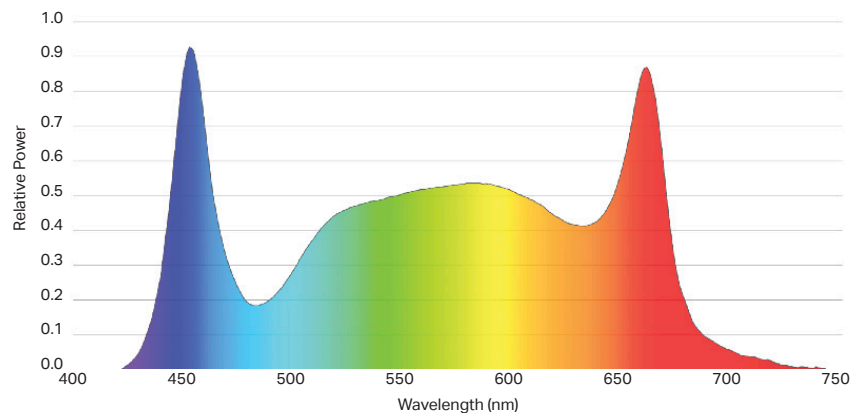

bios

Icarus[®] Ti2

SPECTRALLY OPTIMIZED
EASY-TO-INSTALL
Energy Efficient

Greenhouse - Top Light Applications

Exceptional PAR Output and PAR Efficacy

BIOS Icarus Ti2 LED grow lights offer maximum light output in a minimal footprint and durable form factor to boost crop production for greenhouse or indoor top light growing environments.

Scientifically Engineered Spectrum Maximizes Photosynthesis and Growth

Performance Summary

- + Fixture Wattage: 608Watts
- + Voltage: 100-277VAC
- + Photosynthetic Photon Flux: 1750 $\mu\text{mol/s}$
- + PAR Photon Efficacy ($\mu\text{mol PAR/J}$): 2.6 $\mu\text{mol/J}$
- + Ingress Protection: IP66
- + Warranty: 5 Year Limited

Fixture Specifications

APPLICATIONS	Greenhouse Supplemental Lighting Indoor Top Light
INPUT VOLTAGE	100-277VAC
FIXTURE SIZE / WEIGHT US	44.25"L x 4.88"W x 6.75"H 23 lbs
FIXTURE SIZE / WEIGHT M	112.4 cm L x 12.4 cm W x 17.1 cm H 10.4 kg
POWER SUPPLY WEIGHT US	11.02"L x 5.67"W x 1.91"H 8.6lbs
POWER SUPPLY WEIGHT M	28.0 cm L x 14.4 cm W x 44.9 cm H 3.9kg
DIMMING SOURCE CURRENT	100uA (typical)
DIMMING PROTOCOL	0-10V I Dims to Off Linearly
HOUSING AND FINISH	Anodized clear
MOUNTING TECHNIQUE	Y-ft Gripple Hangers
MOUNTING HEIGHT	36"-96" Above Plant Canopy
SPECTRUM	Photosynthetically Optimized Broad Spectrum
CERTIFICATIONS	UL8800, RoHS, FCC, DLC
FIXTURE WATTAGE	608 W
POWER FACTOR	> 95%
PPF	1555 µmol/s
PAR EFFICACY	2.6 µmol/J
THERMAL MANAGEMENT	Passive heat pipe thermal management
WARRANTY	5 Year Standard Limited
LIGHT DISTRIBUTION	115 °
AMBIENT TEMP. RANGE	41°F-104°F (5°C-40°C)
INGRESS PROTECTION	IP66
PROJECTED LIFETIME	L90: > 56000 hrs